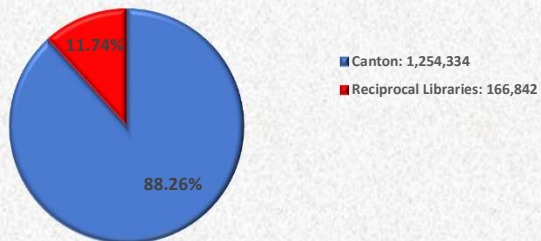

### 2019 Circulation by Card Holders

In 2019 Canton card holders borrowed 88.26% of the total items checked out for a total of 1,254,334 items.