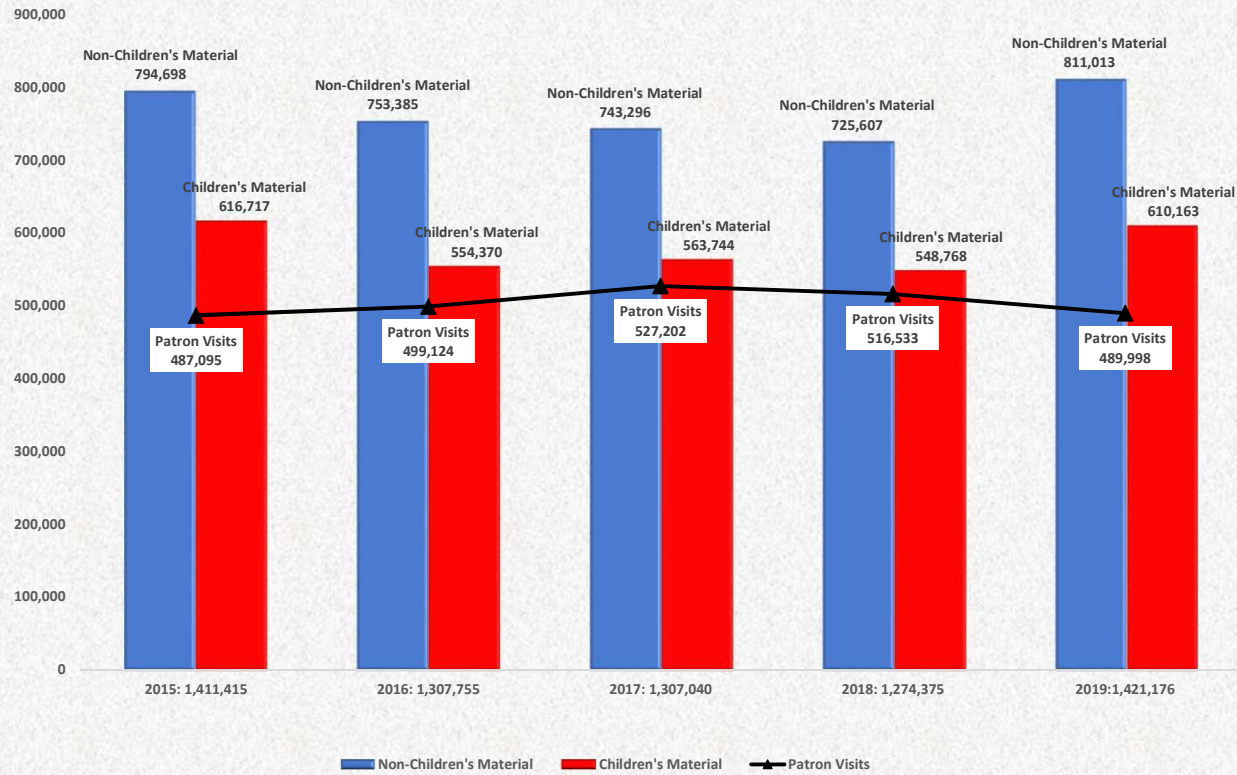

## 2015-2019 Canton Public Library Circulation Statistics and Patron Visits

### 2019 Circulation by Card Holders

In 2019 Canton card holders borrowed 88.26% of the total items checked out for a total of 1,254,334 items.