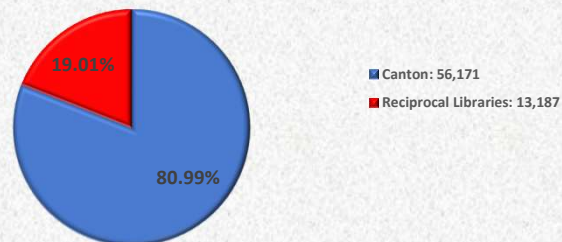

2019 Card Holders

In 2019 Canton card holders made up 80.99% of the total registered card holders for a total of 56,171 accounts